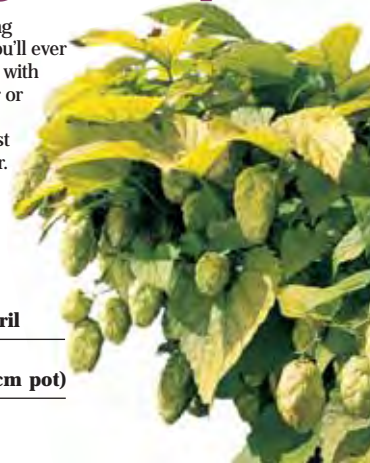

dwarf golden hops

The fastest growing summer screen you'll ever find. Totally hardy with the ability to cover or climb just about anything in the first half of the summer. Remarkably attractive golden foliage and large bunches of 'hops'. 20'. HP.

Delivery: May Last orders: April

8121 £8.75
(1 plant in a 9cm pot)